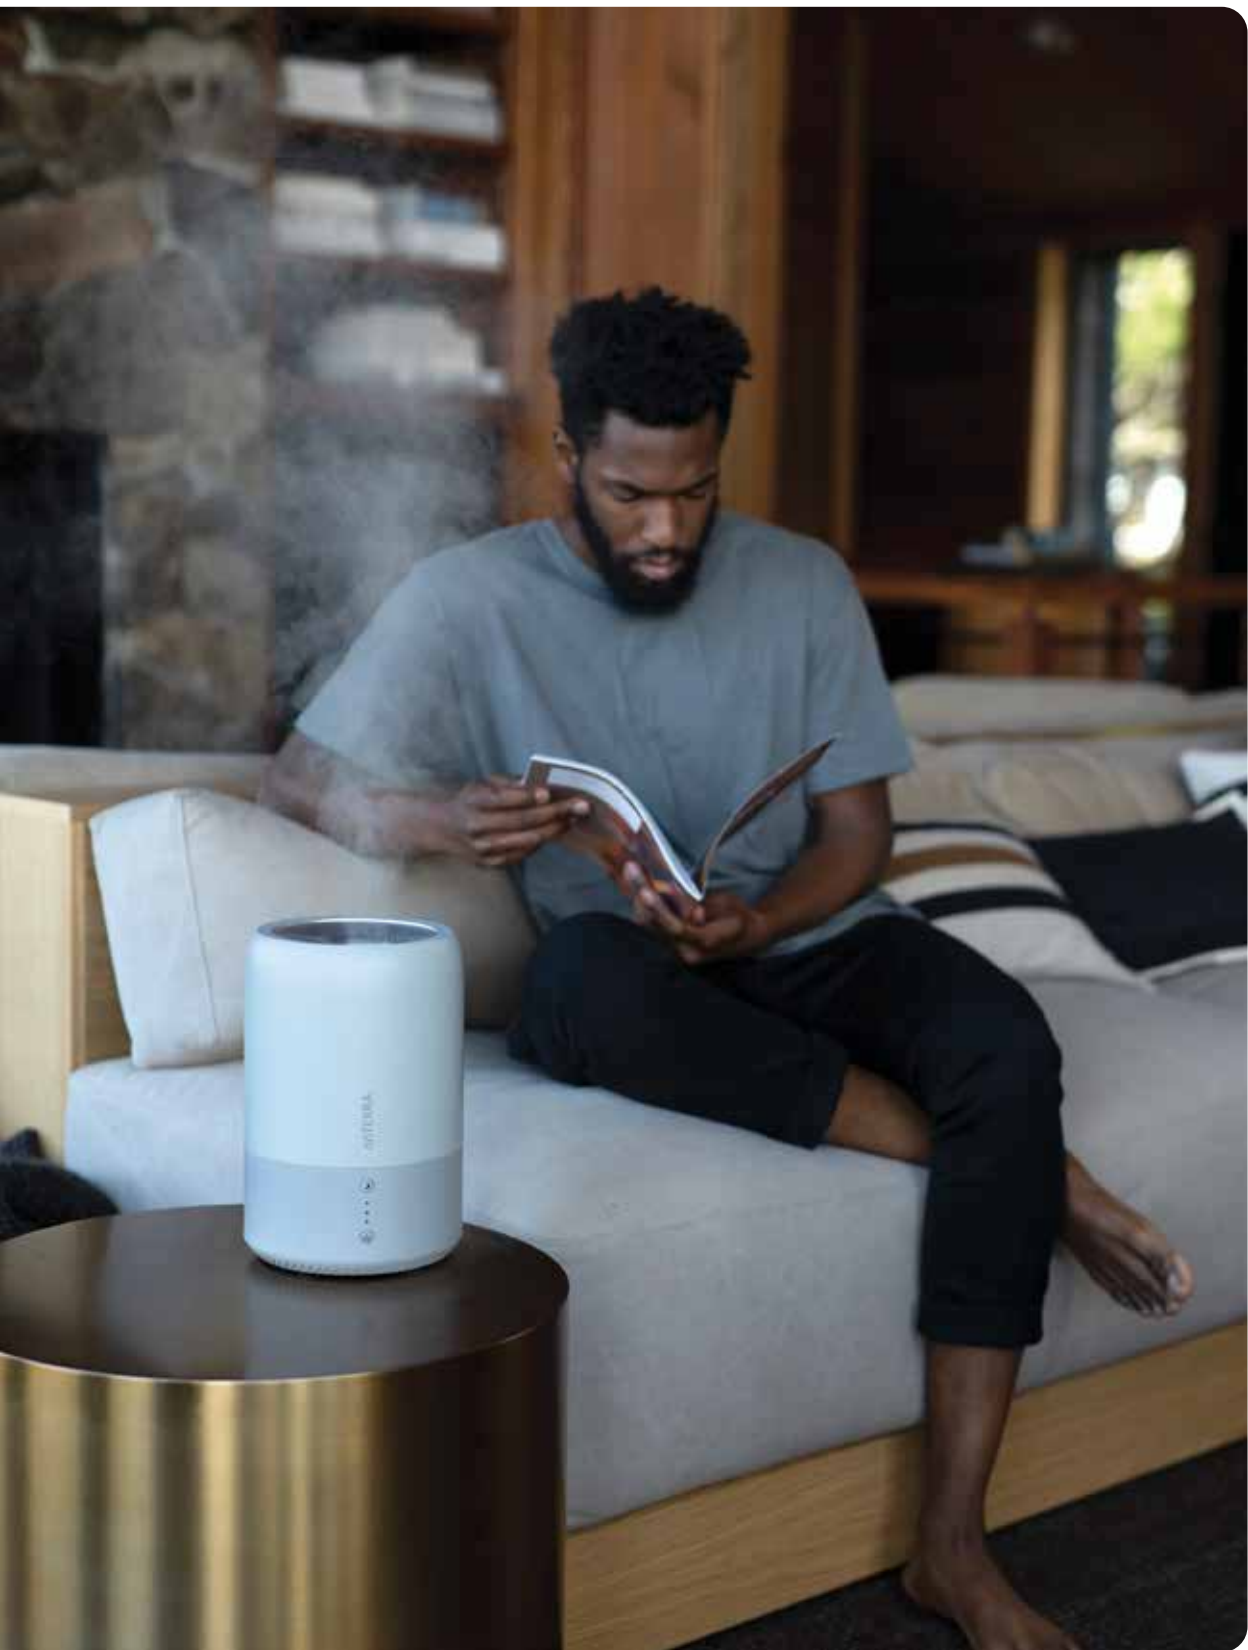

dōTERRA Diffusers

Having a stylish and efficient diffuser is key to creating the perfect environment, whether at home or the office. Transform your world with a dōTERRA diffuser just right for any situation and décor.

Dawn® Aroma Humidifier

dōTERRA Dawn Aroma Humidifier is designed to create the ultimate level of comfort in any room. Its smart sleep mode maintains ideal humidity levels throughout the night, helping create the perfect environment for a good night's sleep.

- Water Capacity: 1.8 L/0.48 gal.
- Suggested Room Size: Up to 270 sq. ft./25 sq. m.
- Continuous Operation: High mist mode, up to 7 hours; Medium mist mode, up to 12 hours; Low mist mode, up to 22 hours
- Sleep mode: Automatically adjusts to maintain a comfortable level of humidity
- Easy to clean: Easily disassembles for cleaning
- Top fill feature: Add water and essential oils without having to remove any lids or covers

60213449

0 PV

\$72.00 retail

\$54.00 wholesale

Roam® Diffuser

Each dōTERRA Roam diffuser is unique, made with natural, colorful, polished ground stone. With its powerful, built-in, rechargeable battery and charging dock, the dōTERRA Roam Diffuser brings you an unprecedented wireless and portable aromatic experience—the perfect host for your essential oils in any room.